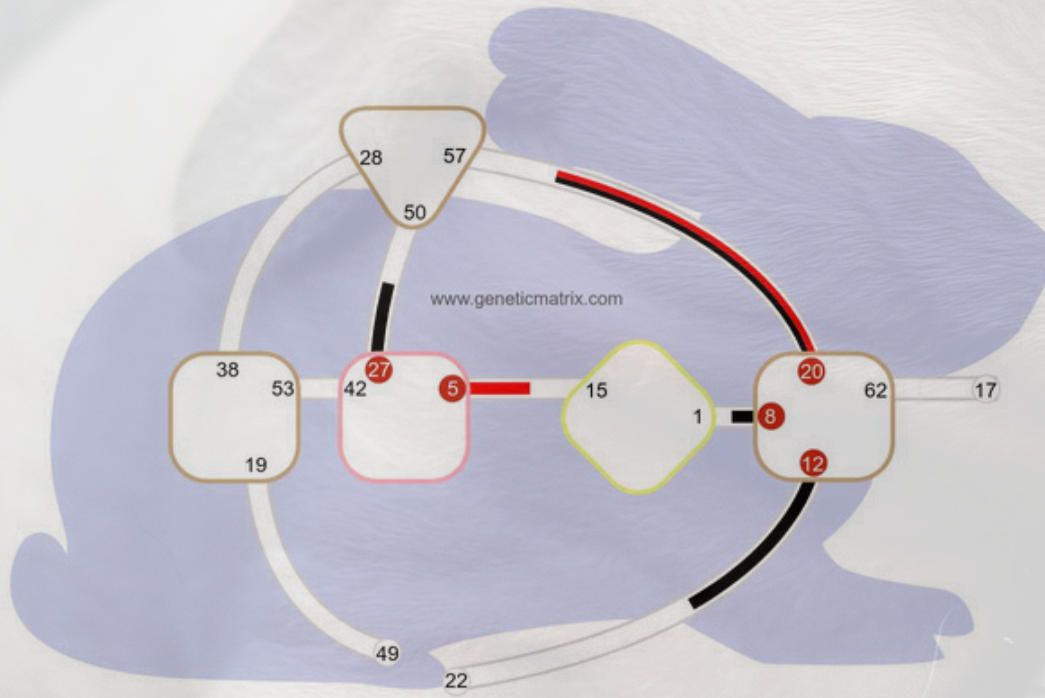

Animal Foundation

System: Tropical

1	
5	♁ 5
8	♃ 1
12	♁ 2
15	
19	
20	♁ 4 ♃ 5 ♁ 3 ♃ 5
27	♁ 1
28	
38	
42	
50	
53	
57	
62	

Name:

Nyla baby

Birth Date (UTC):

12 June 2024, 11:00 (UTC+02:00)

Birth Place:

Amersfoort, Netherlands

Age:

0 years

Type:

Reflector

Alpha Group

- P-Uranus - 8.1 - Direction, Stealth
- D-Jupiter - 20.3 - Presence, Struggle
- D-Moon - 20.4 - Presence, Influence
- D-Mercury - 20.5 - Presence, Attraction
- P-Jupiter - 20.5 - Presence, Attraction

Metamorphosis Group

- D-Earth - 5.5 - Patterns, Attraction
- P-Venus - 12.2 - Metamorphosis, Mystery
- P-Mars - 27.1 - Herding, Stealth

Territory Group