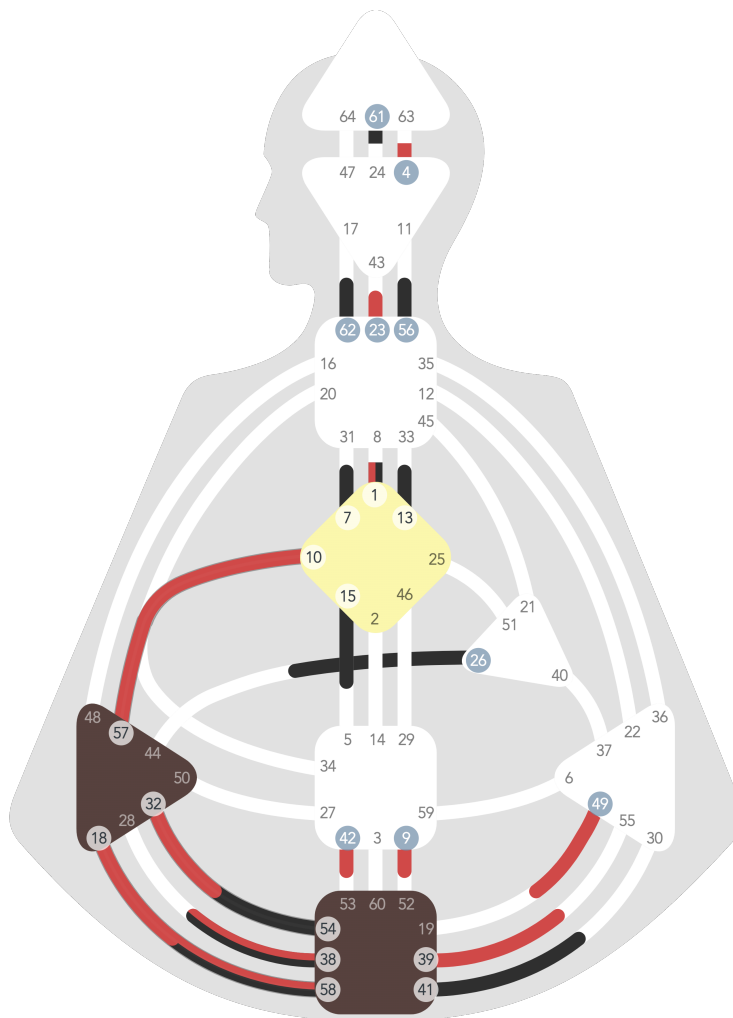

OVERVIEW

AYLIN VAN DEN HOUTEN

HUMAN DESIGN PROPERTIES

Type	Projector	Strategy	Wait for the Invitation	Profile	1/3
Authority	Splenic	Definition	Single	Not-Self Theme	Bitterness
Signature	Success	Incarnation Cross	Right Angle Cross of Maya (61/62 32/42)		

IMPORTANT DATES (UTC)

Design Date and Time	October 16, 1989, 16:55
Saturn return	February 19, 2019, 13:34
Uranus opposition	June 29, 2034, 21:04
Chiron return	June 20, 2040, 07:10
Second Saturn return	December 26, 2048, 17:00

BIRTH DATA

Date and Time (Local)	January 11, 1990, 20:05
Date and Time (UTC)	January 11, 1990, 19:05
Country	Netherlands
City	Amersfoort (Utrecht)
Current Time Zone	GMT+2